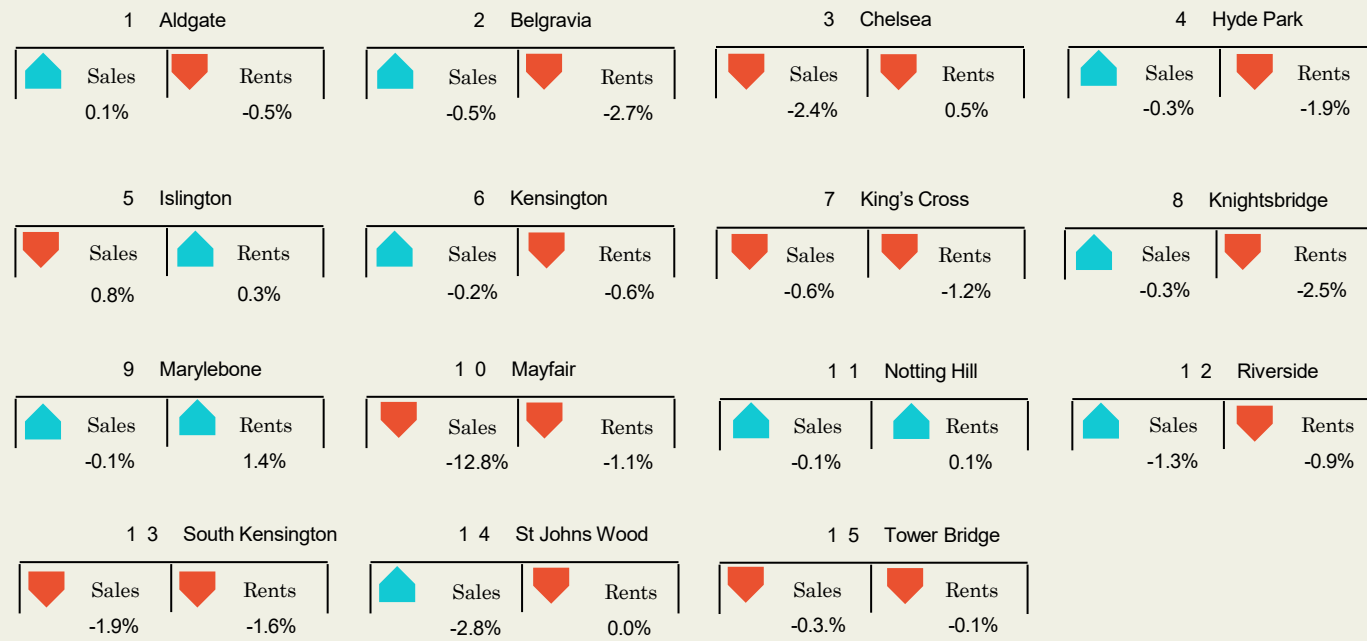

# Prime London price and rental growth

December 2025, 3 month % change

## Prime central London

## Prime outer London

▲ Increase    ▾ Decrease    ● No change