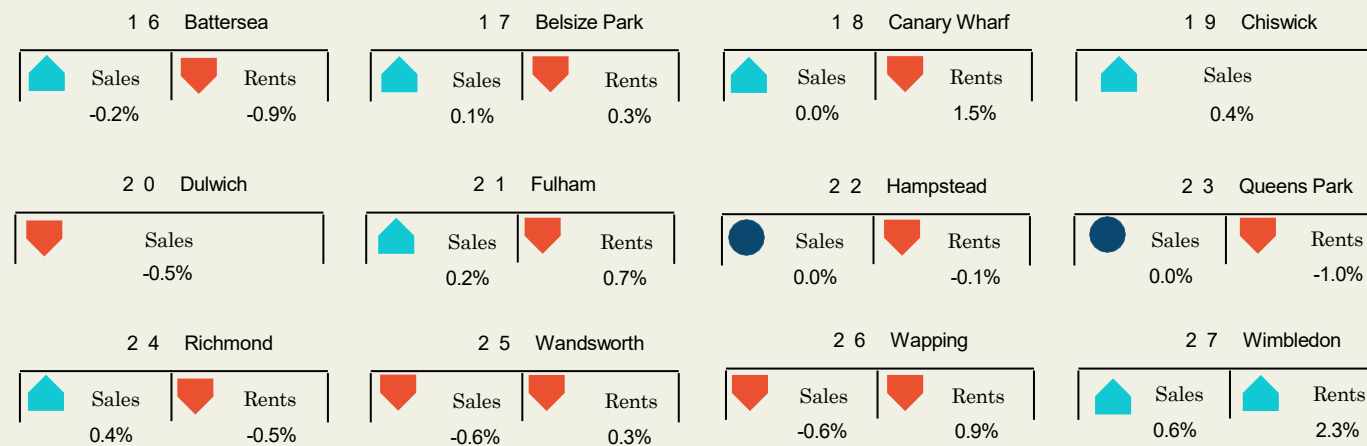

# Prime London price and rental growth

December 2025, 3 month % change

## Prime central London

## Prime outer London

▲ Increase    ▾ Decrease    ● No change