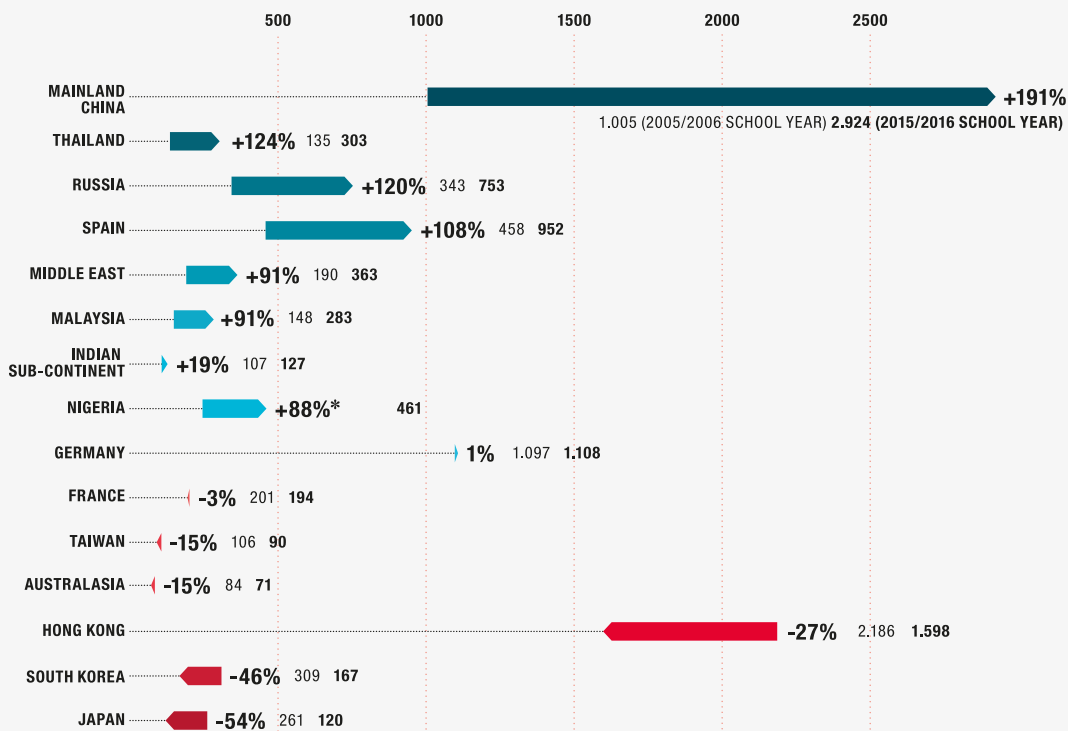

KNOWLEDGE BASE
Overseas students joining UK public schools

PUPILS STARTING 2005/2006 SCHOOL YEAR AND 2015/2016 SCHOOL YEAR BY REGION

PUPILS STARTING 2005/2006 SCHOOL YEAR AND 2015/2016 SCHOOL YEAR BY COUNTRY

*% change estimated as 2005 data not available